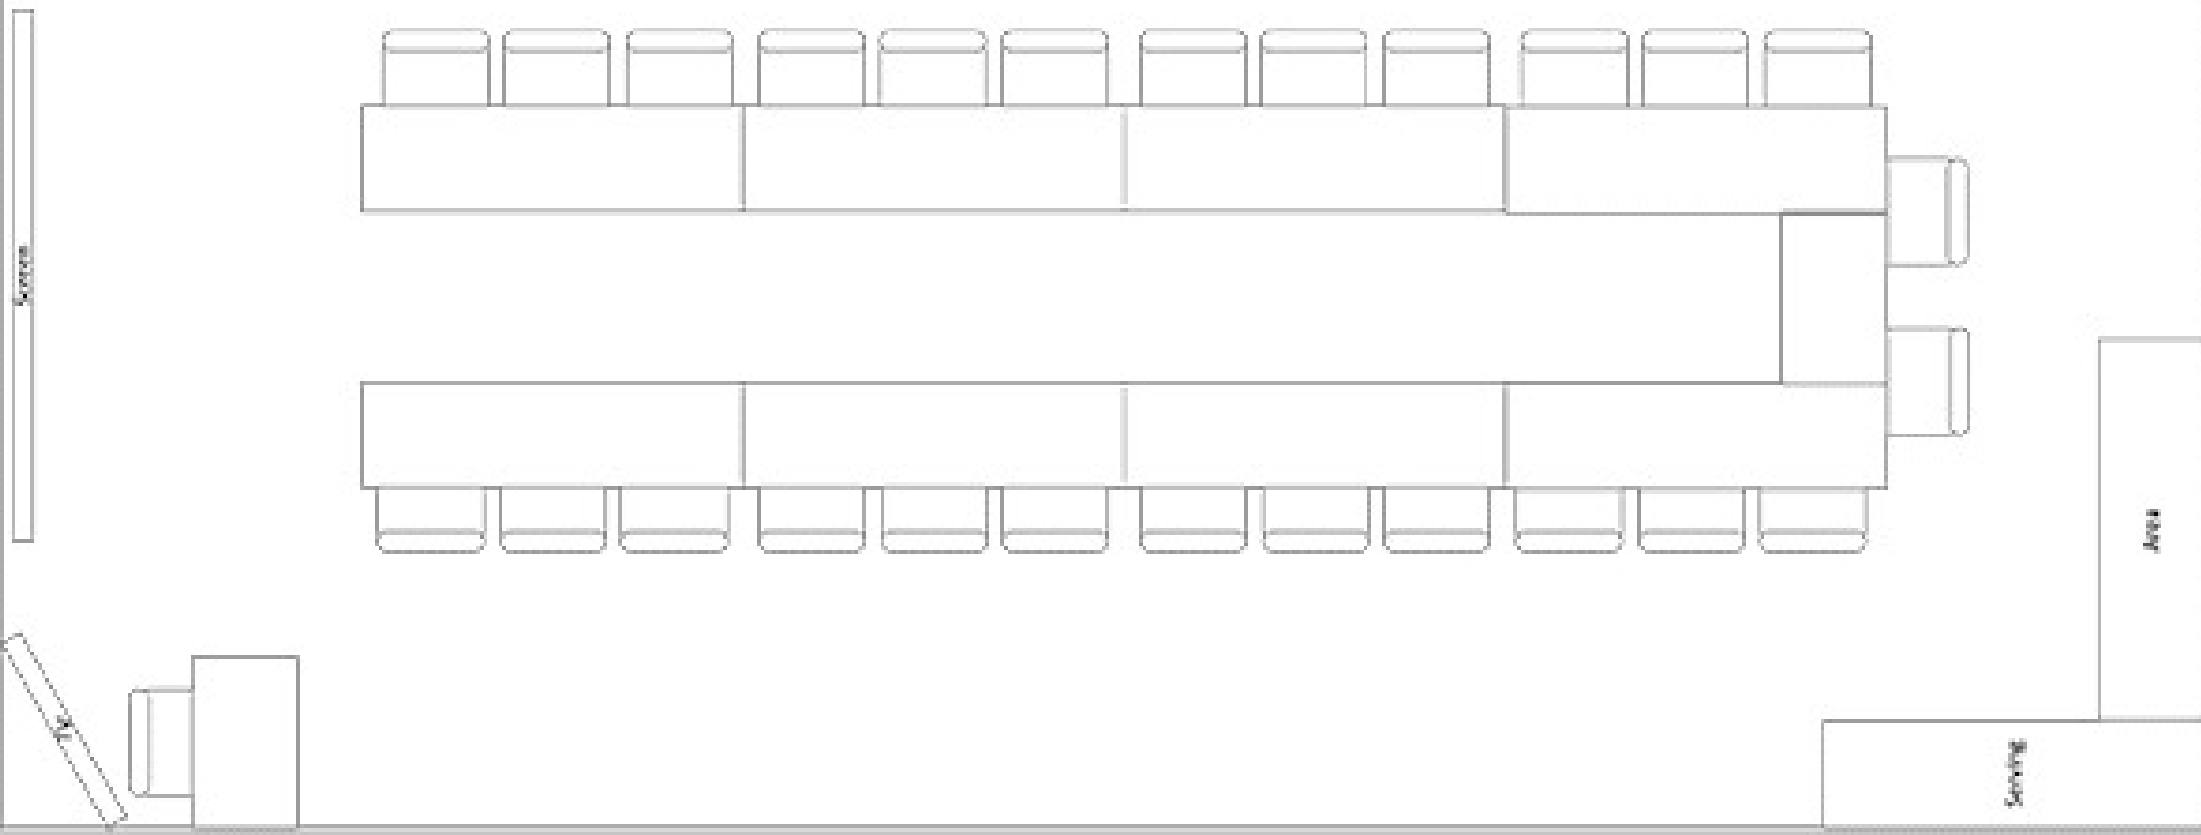

Hillside@Tenbergen
Function Rooms

Room A

Boardroom style

TV

Screen

Break

Storage

Room B

Classroom style

Screen

Storage Area

Room B

U Shape style

TV

Room C
Square Boardroom style